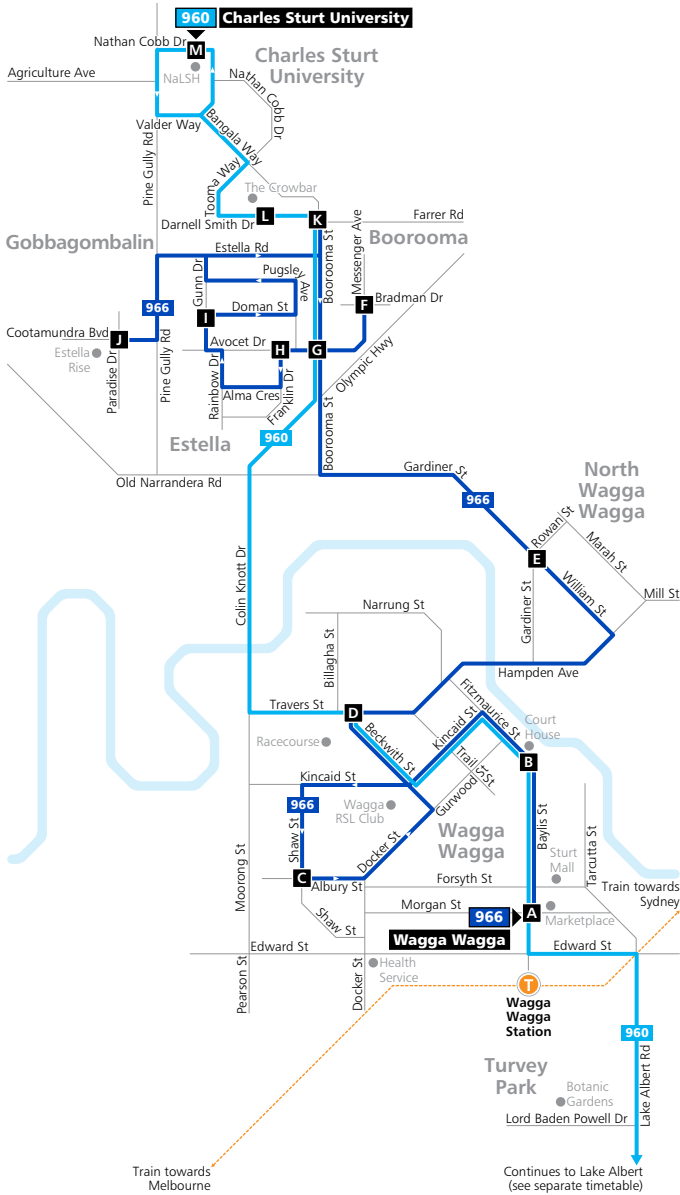

Routes 960, 966

960 966

Wagga Wagga to Estella & Charles Sturt University

Also servicing North Wagga Wagga & Boorooma

How to use this timetable

This timetable provides a snap shot of service information in 24-hour time (e.g. 5am = 05:00, 5pm = 17:00). Information contained in this timetable is subject to change without notice. Please note that timetables do not include minor stops, additional trips for special events, short term changes, holiday timetable changes, real-time information or any disruption alerts.

Saturday

map ref	Route number	966	960	966	960	966	960	966	960	966	960	966
F	Messenger Ave & Bradman Dr	07:51	-	09:51	-	11:51	-	13:51	-	15:51	-	17:51
H	Estella - Avocet Dr & Franklin Dr	07:53	-	09:53	-	11:53	-	13:53	-	15:53	-	17:53
I	Gunn Dr & Doman St	07:56	-	09:56	-	11:56	-	13:56	-	15:56	-	17:56
J	Estella Rise - Cootamundra Bvd & Paradise Dr	08:02	-	10:02	-	12:02	-	14:02	-	16:02	-	18:02
M	CSU - Nalsh, Nathan Cobb Dr	-	09:06	-	11:06	-	13:06	-	15:06	-	17:06	-
L	CSU - Crow Bar, Darnell Smith Dr	-	09:12	-	11:12	-	13:12	-	15:12	-	17:12	-
K	CSU - Boorooma St Entrance	08:08	09:15	10:08	11:15	12:08	13:15	14:08	15:15	16:08	17:15	18:09
G	Messenger Ave & Boorooma St	08:10	09:17	10:10	11:17	12:10	13:17	14:10	15:17	16:10	17:17	18:11
E	North Wagga Wagga - William St & Gardner St	08:14	-	10:14	-	12:14	-	14:14	-	16:14	-	18:15
D	Travers St & Beckwith St	08:19	09:23	10:19	11:23	12:19	13:23	14:19	15:23	16:19	17:23	18:20
C	Albury St & Shaw St	08:23	-	10:23	-	12:23	-	14:23	-	16:23	-	-
B	Wagga Wagga - Courthouse	08:29	09:27	10:29	11:27	12:29	13:27	14:29	15:27	16:29	17:27	18:24
A	Baylis St & Morgan St	08:39	09:35	10:39	11:35	12:39	13:35	14:39	15:35	16:39	17:35	18:39